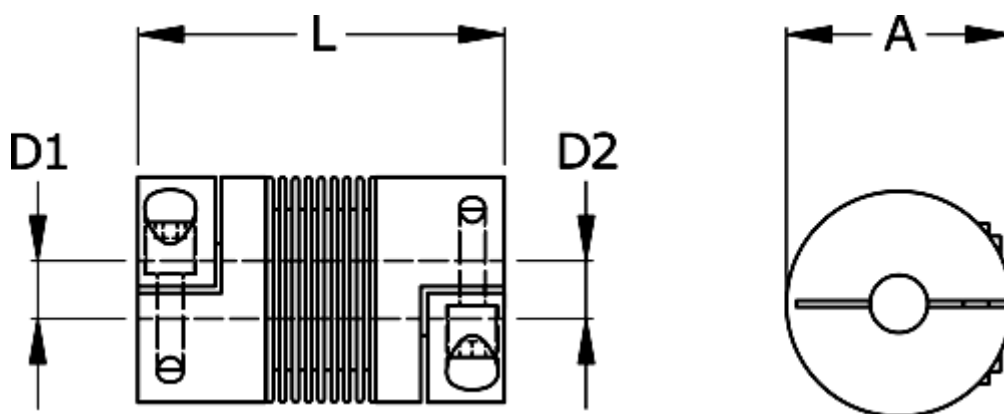

Data Sheet

Article number: 3330200450410606

Description: Bellow coupling type 2 size45
Length 41 mm, bore 6/6 mm

Measures

A	= 32.5
D1	= 6
D2	= 6
L	= 41
Nom. torque NM (Tkn)	= 4.5